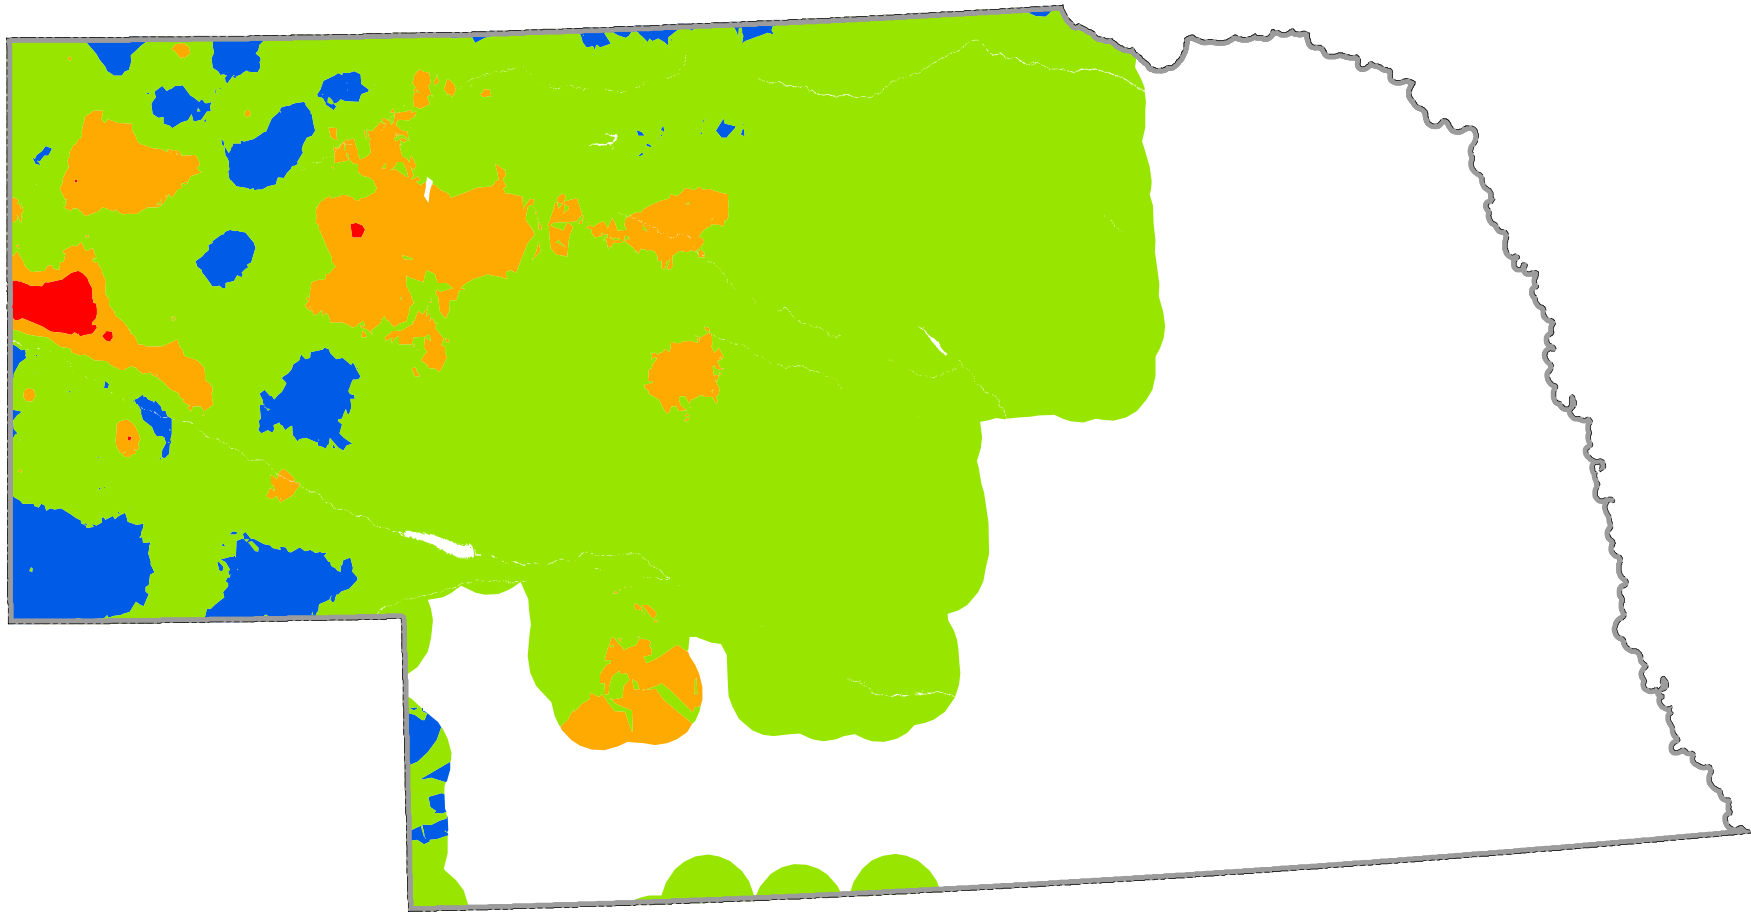

2016 Rangeland Grasshopper Hazard Nebraska

Legend

Grasshoppers per sq. yard
Based on 2015 Adult Survey

- 0 - <3
- 3 - <8
- 8 - <15
- 15+

State	Blue_Ac	Green_Ac	Orange_Ac	Red_Ac
Nebraska	1969536.52939	23373534.6594	2687453.25422	173358.748713