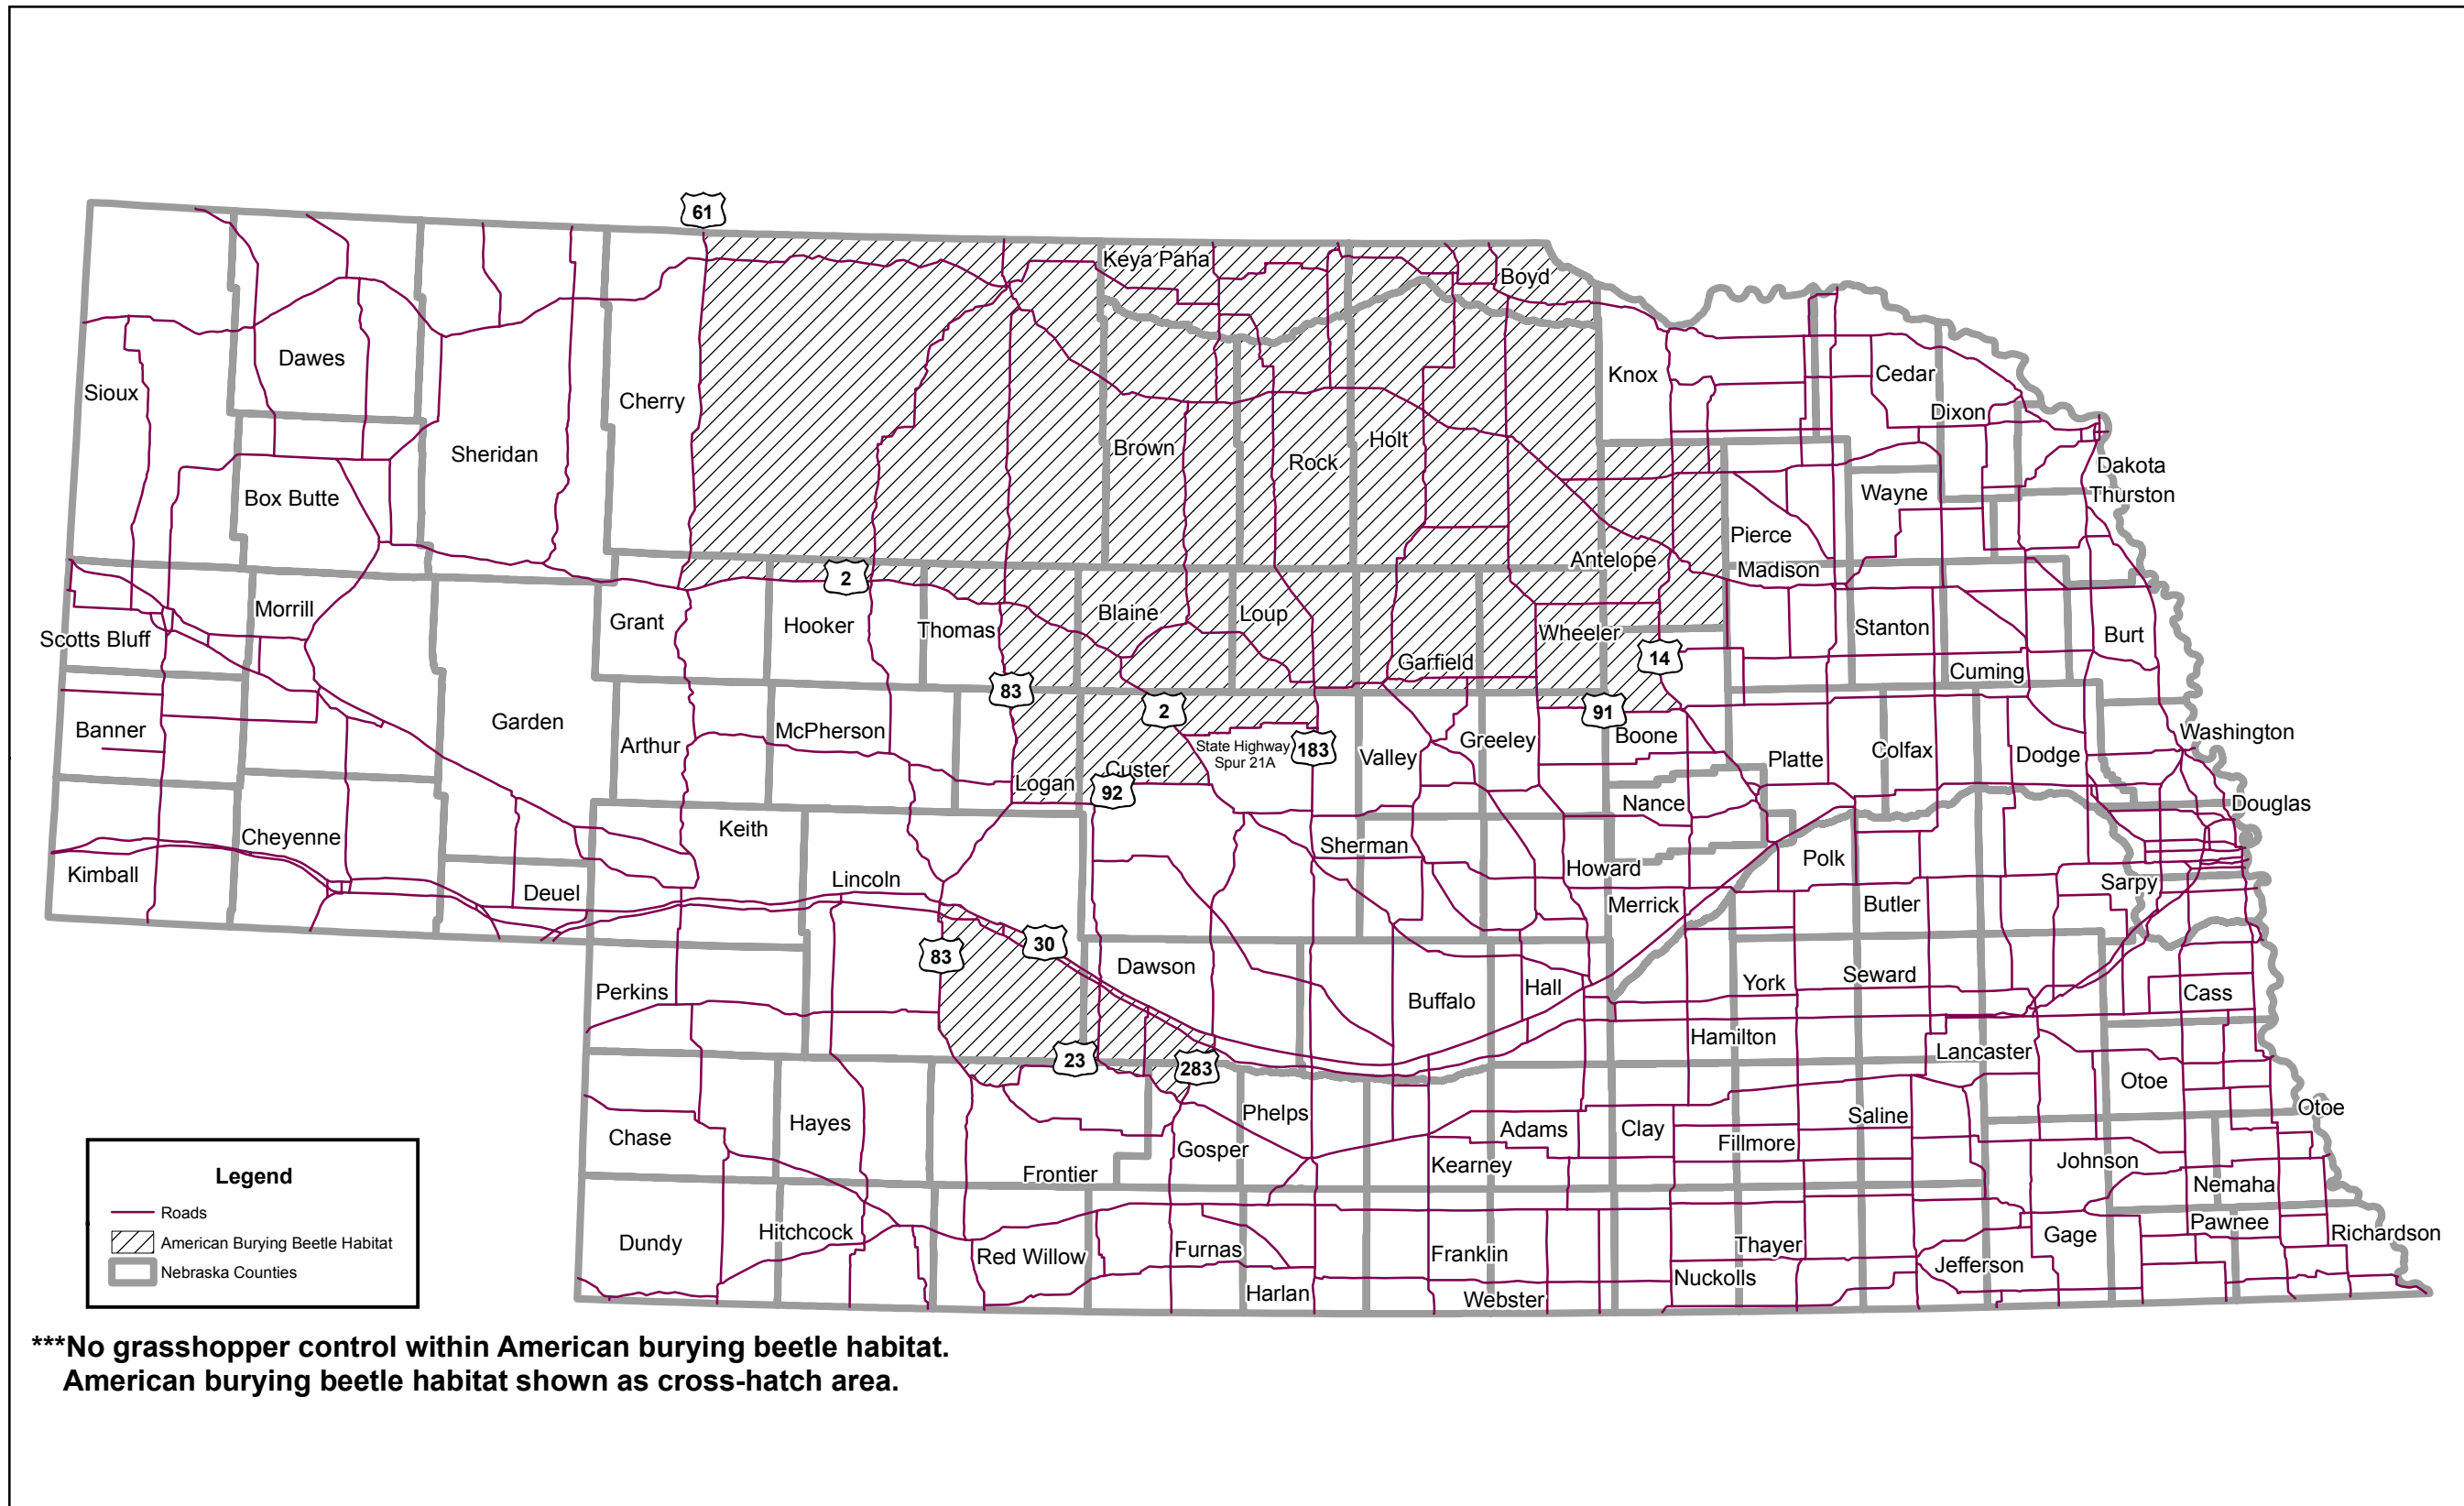

# American Burying Beetle Habitat

PRODUCED FOR: Ecological Services  
 LOCATION: Grand Island, Nebraska  
 MAP DATE: 3/23/07  
 BASEMAP: Nebraska  
 MERIDIAN: N/A  
 FILE: ABB.MXD