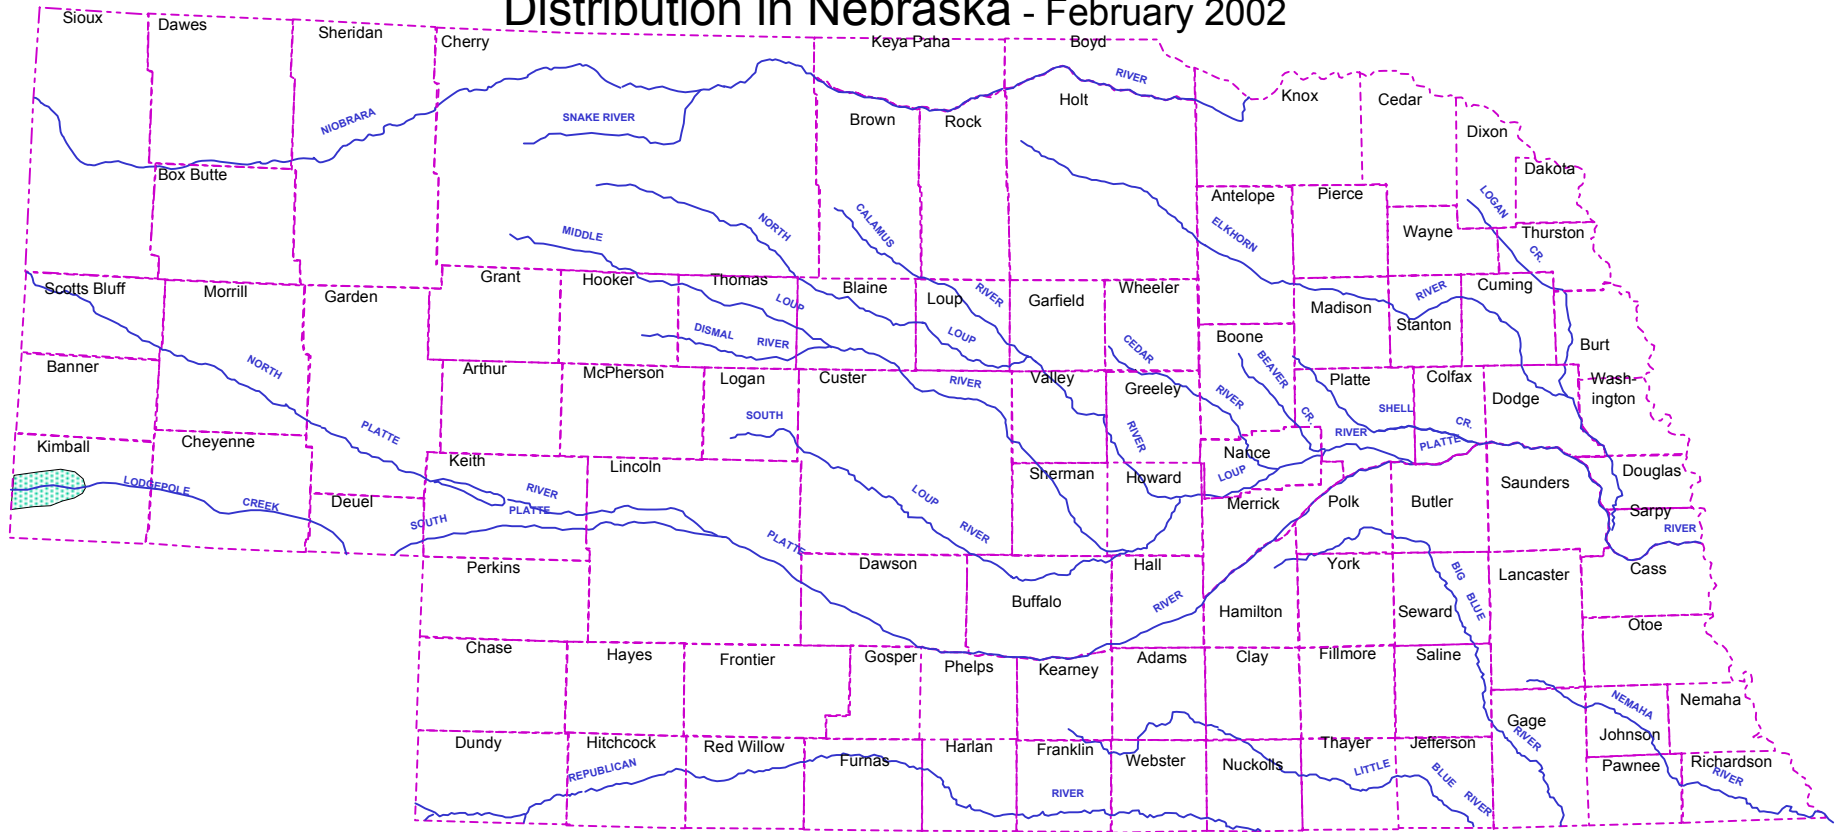

# Colorado Butterfly Plant (*Gaura neomexicana* ssp. *coloradensis*)

Distribution in Nebraska - February 2002

PRESENT DISTRIBUTION