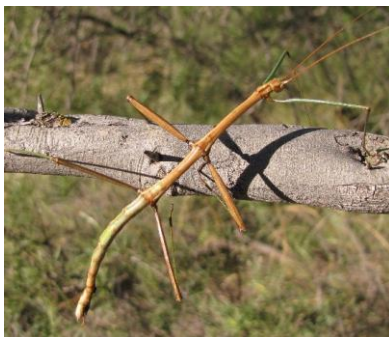

Pest Profile

Photo credit: Matthew Priebe, bugguide.net

Common Name: Prairie Walkingstick

Scientific Name: *Diaperomera velii*

Order and Family: Phasmatodea; Diaperomeridae

Size and Appearance:

	Length (mm)	Appearance
Egg	~3mm	-seed-like
Nymph	<75 mm	-Similar to adults
Adult	75 mm	-Highly variable in color and may be nearly pure green, gray or brown, or mottled

Type of feeder: Chewing

Host plant/s: Oak, black cherry, elm, basswood, and black locust are favored host plants. Paper birch, aspen, dog-wood, and hickory are occasional hosts.

Description of Damage (larvae and adults): Nymphs and adults chew leaves. Damage is usually minor, but occasional outbreaks in forests cause significant defoliation.