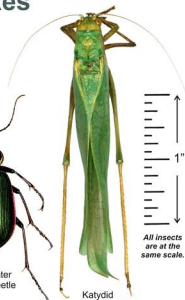

Emerald Ash Borer Look-Alikes

Emerald Ash Borer

Honeysuckle Flatheaded Borer

Honeylocust Flatheaded Borer

Flatheaded Appletree Borer

Golden Flatheaded Borer

Poplar Flatheaded Borer

Click Beetle

Dogbane Leaf Beetle

Sixspotted Tiger Beetle

Green Ground Beetle

Green Ground Beetle

Blue-Green Ground Beetle

Fiery Hunter Ground Beetle

Katydid

All insects are at the same scale.

Green June Beetle

"Rainbow Scarab" Dung Beetle

Japanese Beetle

Green Stink Bug

Green Leafhopper

Green Halictid Bee

Green Bottle Fly

There are many bright metallic-green insects in Nebraska, but the emerald ash borer beetle is only a half-inch long and strictly associated with ash trees.